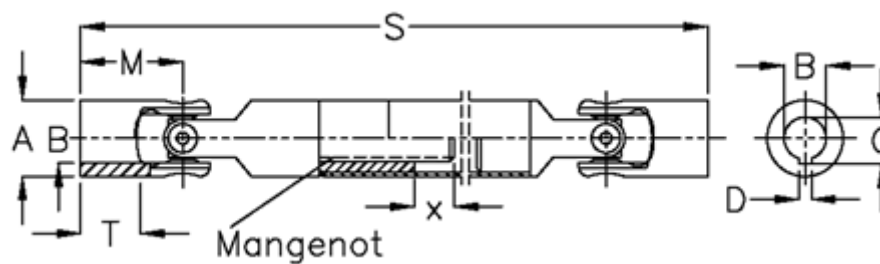

Article number: 076201033

Description: Slip shaft 0.620.103.003 needle bearing  
S=224 X=70 Bore 12H7 w/keyway

## Measures

A	= 20	T = 18
B H7	= 12	x = 70
C	= 13.8	
D	= 4	
Longitudinal ribs	= 6x11x14	
M	= 31	
MD max N m	= 15	
s	= 224	